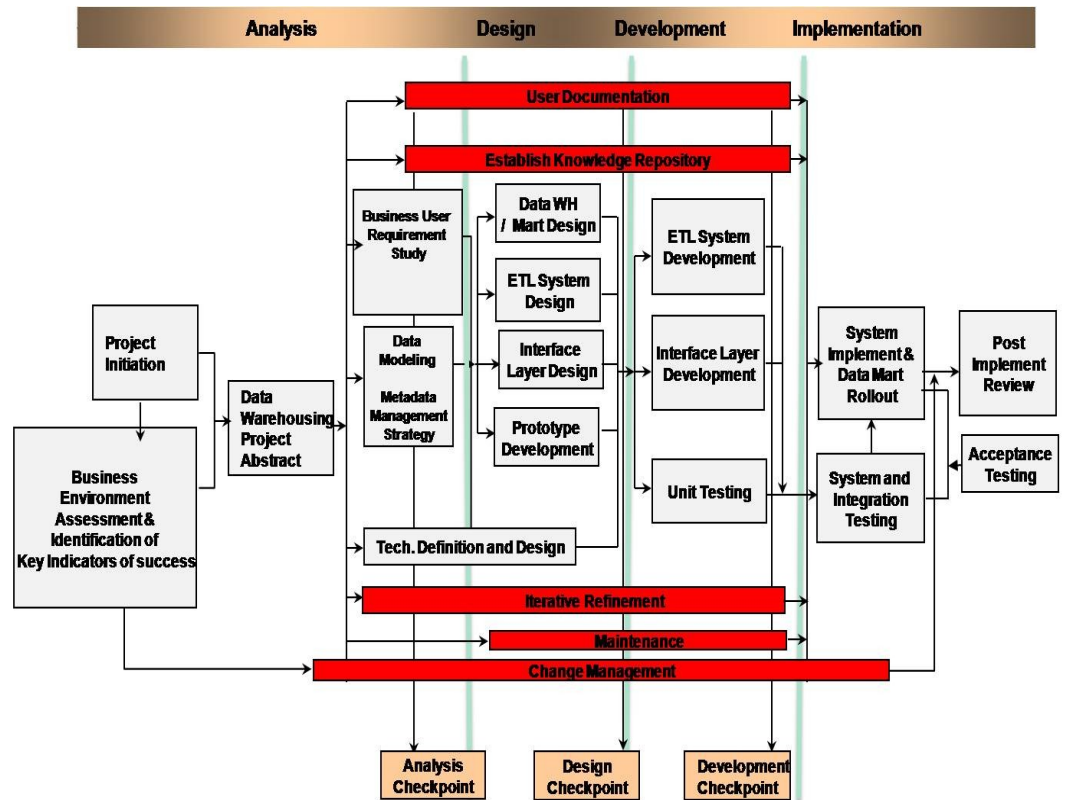

PR3 SYSTEMS' BUSINESS INTELLIGENCE SOLUTIONS

PR3's Business Intelligence Clients

- Alignment with overall business goals and strategy
- Functional integration of BI applications into vital processes
- Ensuring executive support
- Setting up a culture of measurement
- Making BI a strategic Enterprise decision

PR3 Systems is a specialized provider of training and consulting services for IBM Business Intelligence solutions. Our solutions are based upon our unique framework (BIKES) focused on identification of the ideal corporate vision, leveraging existing information resources and tools, and the best migration plan ensuring cost effective approaches which have been incorporated through meticulous stakeholder acceptance. BIKES leverages IBM Information Server and COGNOS on the backend. PR3 Systems' ability to put the right expertise on client projects, and its relentless effort to continually improve performance enables PR3 to obtain repeat businesses and forge long lasting relationships with customers.

Business Intelligence Knowledge Enhancement Solutions

- Business case assessment
- Enterprise Infrastructure Evaluation
- Project Planning
- Project Requirements definition
- Data Analysis
- Application Prototyping
- Meta data Repository analysis
- Database design
- ETL design
- Meta Data Repository design
- ETL Development
- Application development
- Meta Data Repository development
- Implementation & Release Evaluation